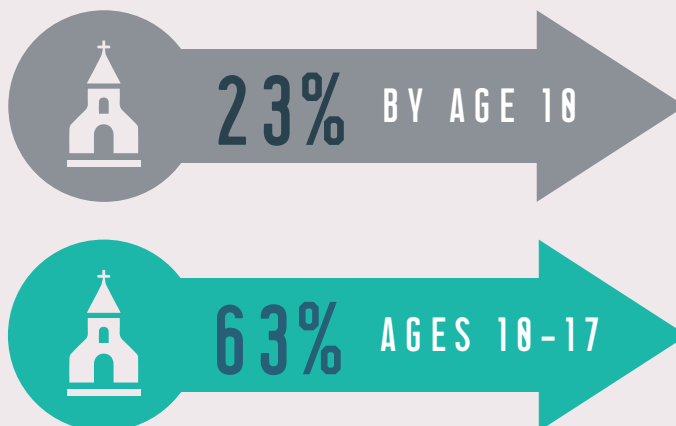

# EDGE MIDDLE SCHOOL YOUTH MINISTRY

OUR PLAN TO KEEP OUR YOUTH ACTIVELY CATHOLIC

>> CHALLENGE: "YOUNG PEOPLE ARE LEAVING THE CHURCH..."

*\*These statistics are taken from a recent CARA (Center for Applied Research in the Apostolate study)*

>> SOLUTION: EDGE MIDDLE SCHOOL MINISTRY

**Edge** is a Catholic middle school youth ministry program. It provides a safe and fun place for youth to find solid Catholic community, to get answers to their questions about faith, and, most importantly, to experience Jesus in a profound and personal way.

## WHY IS EDGE EFFECTIVE?

Now more than ever middle school youth need the truth and love of Jesus Christ to guide their lives and they need the faith presented in a way that makes sense to them and is relevant to their lives. **Edge** accomplishes this and builds a foundation of faith that will guide the youth as they face many difficulties and help them as they begin to make decisions that affect the rest of their teen years.